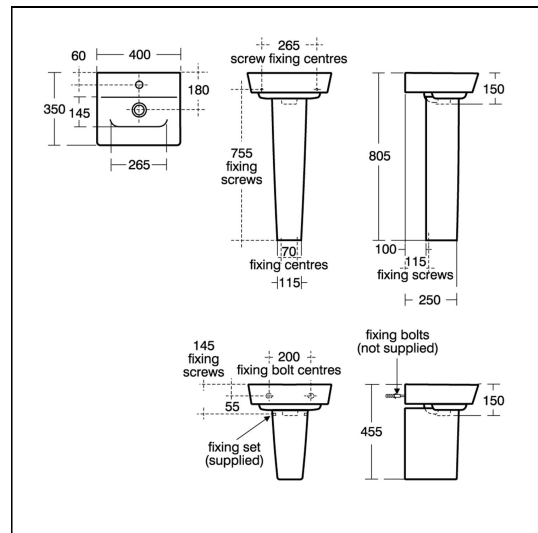

Isarca 40cm Handrinse Washbasin

ILLUSTRATED

- **U8498** Isarca 40cm handrinse washbasin, 1 taphole with overflow
- **U8547** Isarca small semi pedestal
- **E0157** Wall fixing set
- **A6515** Lambro Small single lever basin mixer with pop up waste

OPTIONS

- **U8546** Isarca small full pedestal

ILLUSTRATED PRODUCT DETAILS

Sizes

U8498 w:400 x d:350

Weights

U8498 7.70 KG

U8547 5.75 KG

E0157 0.16 KG

A6515 2.13 KG

Materials

U8498 Fine Fireclay

U8547 Fine Fireclay

E0157 Metal

A6515 Chrome Plated Metal

Finishes

U8498 White (01)

U8547 White (01)

E0157 Neutral / No Finish (67)

A6515 Chrome (AA)

Capacity

U8498 2 litres

Flow rates

A6515 5 Litres per minute @ 3 bar pressure

Designer

Robin Levien, RDI

Standards

Washbasin to BS EN 14688 and BS EN 31

Special Notes

Washbasin wall mounted using E0157 wall fixing set. Semi ped fixed to basin with fixations provided with ped. Full pedestal mounted using 2 screws through the back of the basin (not supplied)