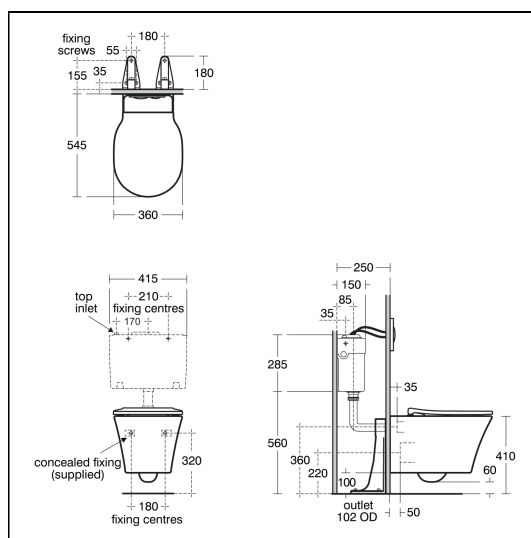

Isarca Wall Mounted WC Suite

ILLUSTRATED

- U8548** Isarca wall mounted wc pan and Aquablade technology
- S3643** Conceala 2 cistern 4.5/3 or 4/2.6 litre dual flush valve side supply and internal overflow, alternative height plastic flushbends, no flushplate
- U8555** Isarca wrap style toilet seat and cover, slow close
- E4463** Karisma flush plate dual flush, chrome, unbranded
- E0060** Support frame with bolts for wall hung WC pans

OPTIONS

- S3624** Conceala 2 cistern 6/4 litre dual flush valve top inlet and internal overflow, alternative height plastic flushbends
- U8554** Isarca wrap style toilet seat and cover, normal close
- U8557** Isarca slim toilet seat and cover, slow close

ILLUSTRATED PRODUCT DETAILS

Weights

- U8548** 22.40 KG
- S3643** 2.70 KG
- U8555** 2.10 KG
- E4463** 0.20 KG
- E0060** 4.28 KG

Materials

- U8548** Vitreous China
- S3643** Plastic
- U8555** Plastic
- E4463** Chrome Plated Plastic
- E0060** Metal

Finishes

- U8548**  White (01)
- S3643**  Neutral / No Finish (67)
- U8555**  White (01)
- E4463**  Chrome (AA)
- E0060**  Neutral / No Finish (67)

Capacity

- S3643** 4 litres

Designer

Robin Levien, RDI

FINISH OPTIONS