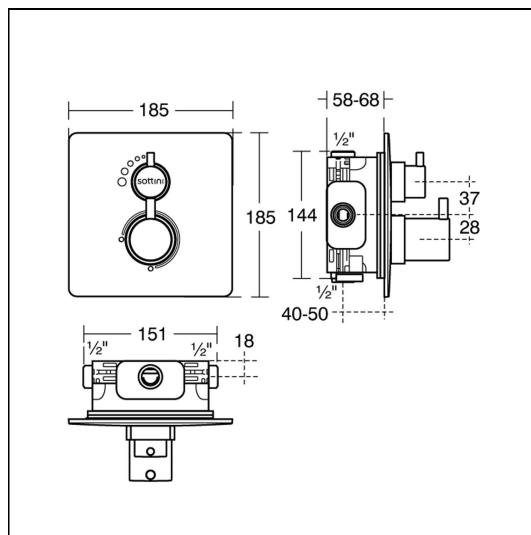

Basento Slim Square built-in thermostatic shower mixer

ILLUSTRATED

A6456 Basento Slim Square built-in thermostatic shower mixer

ILLUSTRATED PRODUCT DETAILS

Weights

A6456 3.20 KG

Finishes

A6456 Chrome (AA)

Designer

Artefakt Industriekultur

Special Notes

Single or 2 outlet versions available. 2 outlet versions with diverter can be used for bath/shower or 2 showers. All models have a chromed metal faceplate with clear colour markings for ease of use. Suitable for balanced supplies. G1/2" female inlets.

ACCREDITATIONS