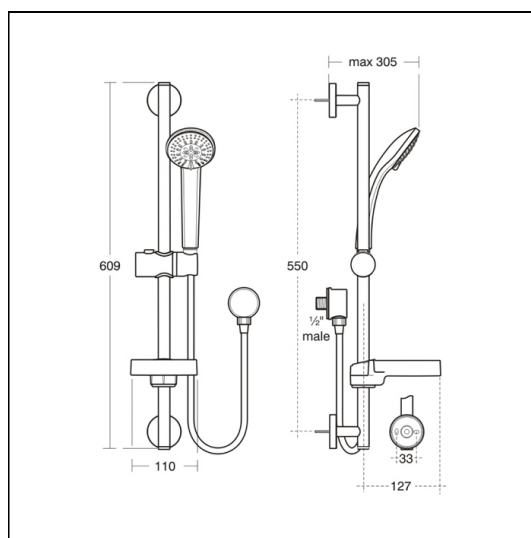

Idealrain S3 Shower Kit 3 Function

ILLUSTRATED

B9410 Idealrain S3 shower kit with 3 function 80mm handspray, 600mm metal slide rail, 1.35m hose & integrated soap dish

ILLUSTRATED PRODUCT DETAILS

Weights

B9410 1.68 KG

Finishes

B9410  Chrome (AA)

Materials

B9410 Chrome Plated Metal

Flow rates

B9410 8 Litres per minute @ 3 bar pressure

Special Notes

Regulated flow rate 8 litres per minute. Unregulated flow rate 4.1 litres per minute at 0.1 bar (B9410 and B9556) or 5.7 litres per minute at 0.1 bar (B9408)