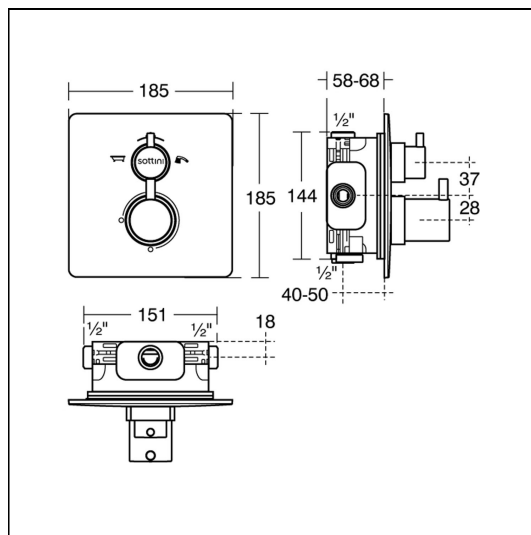

### ILLUSTRATED PRODUCT DETAILS

**Weights**

**A6458** 3.20 KG

**Finishes**

**A6458**  Chrome (AA)

**Materials**

**A6458** Chrome Plated Metal

**Designer**

Artefakt Industriekultur

**Special Notes**

Single or 2 outlet versions available. 2 outlet versions with diverter can be used for bath/shower or 2 showers. All models have a chromed metal faceplate with clear colour markings for ease of use. Suitable for balanced supplies. G1/2" female inlets.