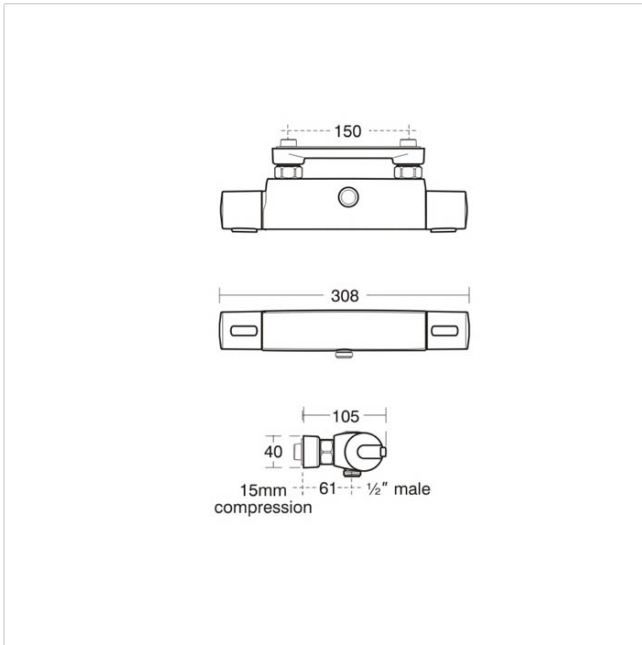

Ceratherm 100 Exposed High Flow Shower Mixer

Illustrated

A4813 Ceratherm 100 thermostatic exposed shower mixer

Configuration options

Material

Chrome Plated Brass

Weights

A4813 2.70KG

Colours

Chromium plated (AA)

Flow rates

5.8 Litres per minute @ 3 bar pressure

Special Notes

Removable 8 Litres per minute Eco flow regulator
Flow rate 5.8 Litres per minute @ 0.1 bar. Also available in a shower pack.